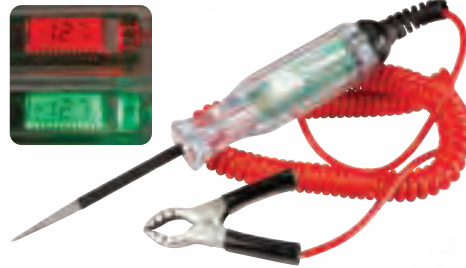

DIGITAL CIRCUIT TESTER
ET28830