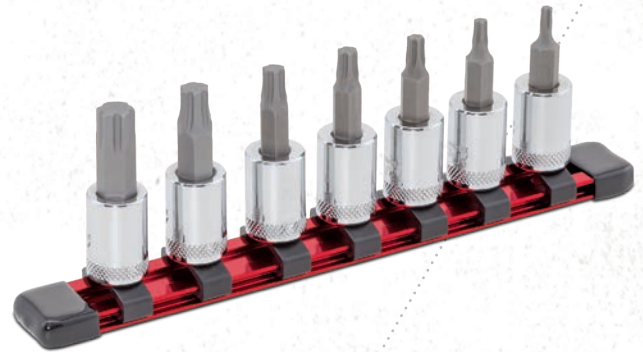

SXHS7RBRT
7-PC. 3/8" DRIVE ADVANCED
SAE SHORT HEX DRIVER SET

PRODUCT #	DESCRIPTION	LENGTH	SET
SXHS7RBRT	7-PC. 3/8" Drive Advanced SAE Short Hex Driver Set		
XH2SRBRTBS	3/8" Drive Advanced Short Hex Driver 1/8"	48mm	•
XH3SRBRTBS	3/8" Drive Advanced Short Hex Driver 5/32"	48mm	•
XH4SRBRTBS	3/8" Drive Advanced Short Hex Driver 3/16"	48mm	•
XH5SRBRTBS	3/8" Drive Advanced Short Hex Driver 7/32"	48mm	•
XH6SRBRTBS	3/8" Drive Advanced Short Hex Driver 1/4"	48mm	•
XH7SRBRTBS	3/8" Drive Advanced Short Hex Driver 5/16"	48mm	•
XH8SRBRTBS	3/8" Drive Advanced Short Hex Driver 3/8"	48mm	•