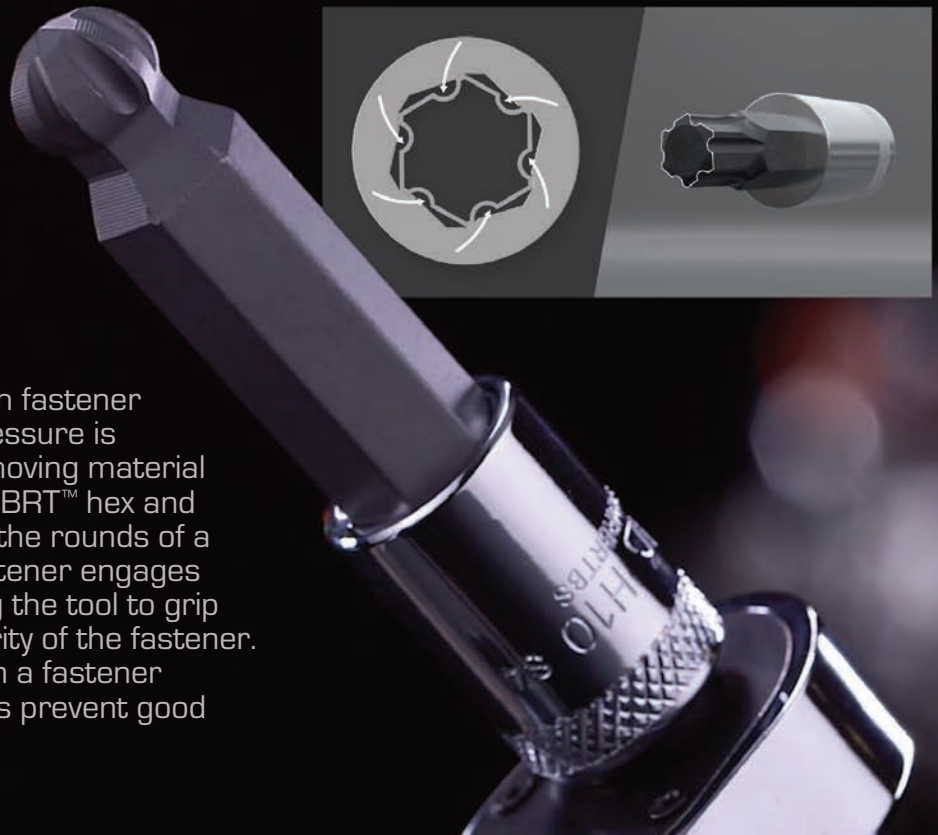

**JOIN THE
R.B.R.T.TM
REVOLUTION
TODAY**

Standard hex and Torx[®] tools stretch fastener material when torque is applied. Pressure is exerted on the outside corners, removing material and eventually rounding them out. RBRTTM hex and Torx[®] engage both the corners and the rounds of a fastener. Torque exerted on the fastener engages material and pulls it inward, allowing the tool to grip and turn, and maintaining the integrity of the fastener. R.B.R.T.TM hex and Torx[®] tools will turn a fastener that's rounded up to 98%, as well as prevent good fasteners from rounding out.

R.B.R.T.TM RATCHETING SCREWDRIVER AND BIT SETS

- Magnetic drive end holds bit securely in place and holds ferrous fasteners to bit
- 45-Tooth gear for precision ratcheting
- Forward-lock-reverse switch mechanism
- Four-sided ergonomic design handle with storage compartment at base of handle
- Screwdriver end cap with bit holder
- Bi-material non-slip grip
- Knurled shaft for ease-of-use when trying to spin shaft by hand
- Bi-directional design allows removal and re-insertion of fasteners
- Anti-Slip design resists rounding of fasteners
- Unique geometry designed to insert and remove good or compromised/rounded fasteners
- Designed to replace standard hex drive tools
- Bits made from S2 steel, heat-treated for optimum strength and durability, and coated with zinc phosphate to prevent rust