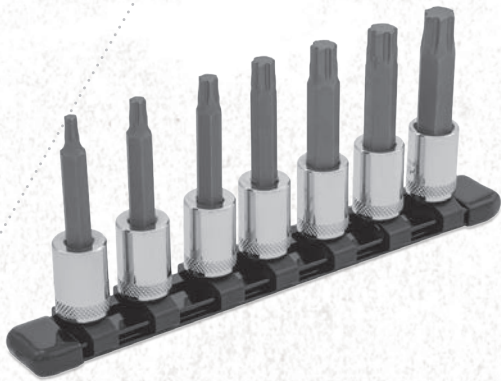

SXMH7RBRT
7-PC. 3/8" DRIVE ADVANCED
METRIC HEX DRIVER SET

PRODUCT #	DESCRIPTION	LENGTH	SET
SXMH7RBRT	7-PC. 3/8" Drive Advanced Metric Hex Driver Set		
XH4MMRBRTBS	3/8" Drive Advanced Hex Driver 4mm	70mm	•
XH5MMRBRTBS	3/8" Drive Advanced Hex Driver 5mm	70mm	•
XH6MMRBRTBS	3/8" Drive Advanced Hex Driver 6mm	70mm	•
XH7MMRBRTBS	3/8" Drive Advanced Hex Driver 7mm	70mm	•
XH8MMRBRTBS	3/8" Drive Advanced Hex Driver 8mm	70mm	•
XH9MMRBRTBS	3/8" Drive Advanced Hex Driver 9mm	70mm	•
XH10MMRBRTBS	3/8" Drive Advanced Hex Driver 10mm	70mm	•