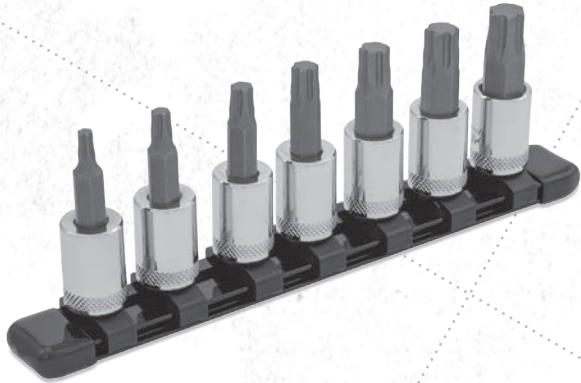

3/8" DRIVE

R.B.R.T.™ HEX DRIVER SETS

SXMHS7RBRT
7-PC. 3/8" DRIVE ADVANCED
METRIC SHORT HEX DRIVER SET

PRODUCT #	DESCRIPTION	LENGTH	SET
SXMHS7RBRT	7-PC. 3/8" Drive Advanced Metric Short Hex Driver Set		
XH4MMSRBRTBS	3/8" Drive Advanced Short Hex Driver 4mm	48mm	•
XH5MMSRBRTBS	3/8" Drive Advanced Short Hex Driver 5mm	48mm	•
XH6MMSRBRTBS	3/8" Drive Advanced Short Hex Driver 6mm	48mm	•
XH7MMSRBRTBS	3/8" Drive Advanced Short Hex Driver 7mm	48mm	•
XH8MMSRBRTBS	3/8" Drive Advanced Short Hex Driver 8mm	48mm	•
XH9MMSRBRTBS	3/8" Drive Advanced Short Hex Driver 9mm	48mm	•
XH10MMSRBRTBS	3/8" Drive Advanced Short Hex Driver 10mm	48mm	•