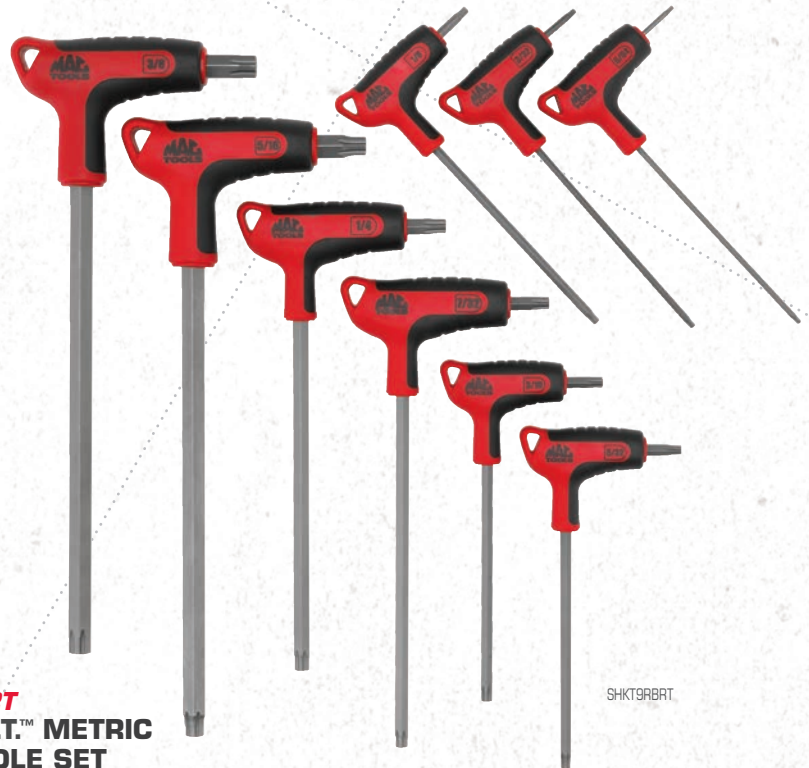

SHKT9RBRT

SHKT9RBRT
9-PC. R.B.R.T.™ SAE
HEX T-HANDLE SET

PRODUCT #	SIZE	SET
SHKT9RBRT	9-PC. R.B.R.T.™ SAE Hex T-Handle Set	
HKT2.5RBRT	5/64"	•
HKT3RBRT	3/32"	•
HKT4RBRT	1/8"	•
HKT5RBRT	5/32"	•
HKT6RBRT	3/16"	•
HKT7RBRT	7/32"	•
HKT8RBRT	1/4"	•
HKT10RBRT	5/16"	•
HKT12RBRT	3/8"	•

SHKTM8RBRT
8-PC. R.B.R.T.™ METRIC
HEX T-HANDLE SET

PRODUCT #	SIZE	SET
SHKTM8RBRT	8-PC. R.B.R.T.™ Metric Hex T-Handle Set	
HKT2MMRBRT	2mm	•
HKT2.5MMRBRT	2.5mm	•
HKT3MMRBRT	3mm	•
HKT4MMRBRT	4mm	•
HKT5MMRBRT	5mm	•
HKT6MMRBRT	6mm	•
HKT8MMRBRT	8mm	•
HKT10MMRBRT	10mm	•